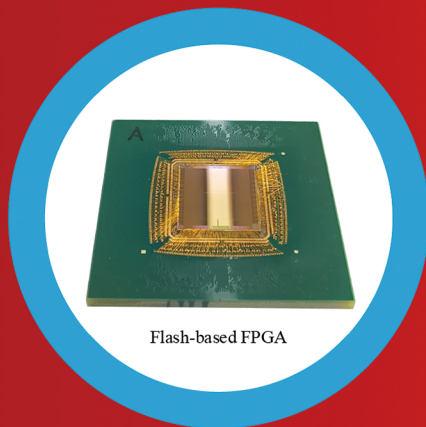

Frontiers of Information Technology & Electronic Engineering

信息与电子工程前沿 (英文)

Editors-in-Chief: Yunhe PAN, Aiguo FEI

Flash-based FPGA

Design and verification of an FPGA programmable logic element based on Sense-Switch pFLASH