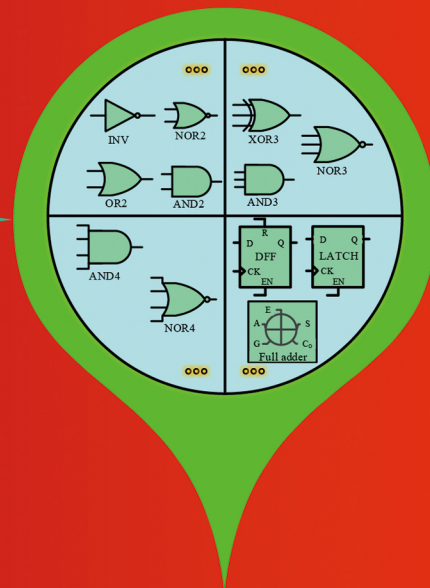

Frontiers of Information Technology & Electronic Engineering

信息与电子工程前沿 (英文)

Editors-in-Chief: Yunhe PAN, Aiguo FEI

Flash-based FPGA

Design and verification of an FPGA programmable logic element based on Sense-Switch pFLASH