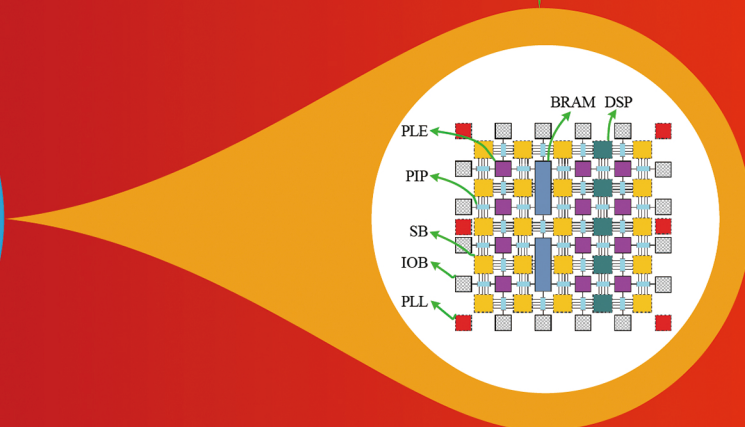

Frontiers of Information Technology & Electronic Engineering

信息与电子工程前沿 (英文)

Editors-in-Chief: Yunhe PAN, Aiguo FEI

Flash-based FPGA

Design and verification of an FPGA programmable logic element based on Sense-Switch pFLASH