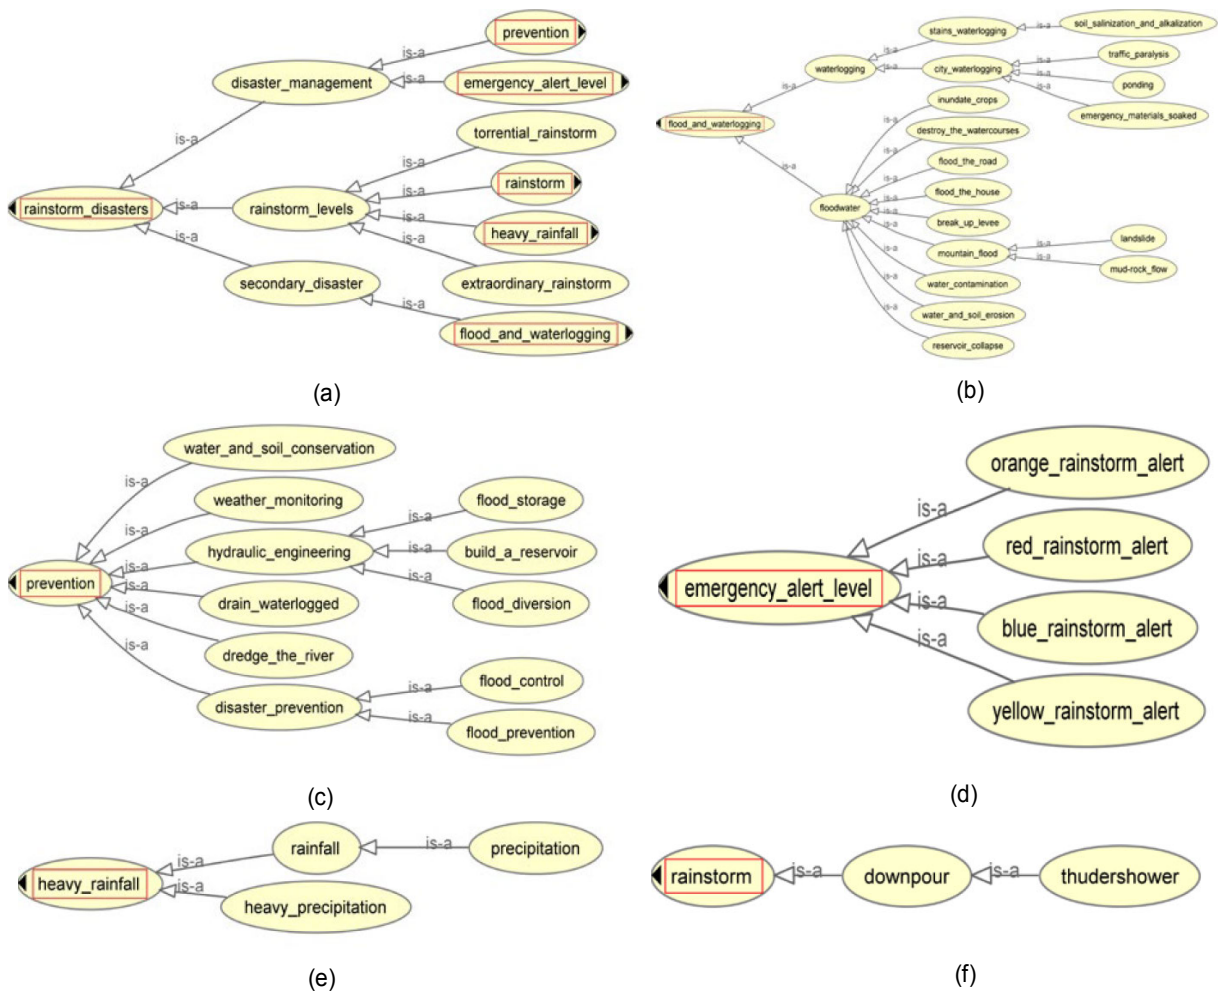

Supplementary materials for

Jingfa LIU, Fan LI, Ruoyao DING, Zi'ang LIU, 2022. Focused crawling strategies based on ontologies and simulated annealing methods for rainstorm disaster domain knowledge. *Front Inform Technol Electron Eng*, 23(8):1189-1204. <https://doi.org/10.1631/FITEE.2100360>

Fig. S1 A global ontology structure about the topic of rainstorm disaster: (a) main part of the rainstorm disaster ontology; (b) flood and waterlogging part of the rainstorm disaster ontology; (c) prevention part of the rainstorm disaster ontology; (d) emergency alert level part of the rainstorm disaster ontology; (e) heavy rainfall part of the rainstorm disaster ontology; (f) rainstorm part of the rainstorm disaster ontology

Table S1 Seed URLs

No.	URL	No.	URL
1	http://www.weather.com.cn/rain	16	http://data.cma.cn
2	http://www.weather.com.cn	17	http://www.ninhm.ac.cn
3	http://news.weather.com.cn	18	http://www.qgshzh.cn
4	http://zhfy.xnl21.com	19	https://baijiahao.baidu.com/s?id=1599783711923902434&wfr=spider&for=pc
5	http://www.tianqi.com	20	http://www.whihr.com.cn/news.do?method=showNewsList&netyId=17
6	http://www.zaihai.cn	21	https://15tianqi.cn
7	http://news.cctv.com/special	22	http://js.weather.com.cn
8	http://news.cctv.com/special/2016xq	23	https://www.mem.gov.cn/kp/zrzh/hlzh
9	http://www.jsmb.gov.cn	24	http://www.nmc.cn
10	http://www.qxkp.net/zhfy/byhl	25	http://www.jieri6.com/baike/25506.html
11	http://www.ndrcc.org.cn	26	http://m.421688.com/news
12	http://www.cma.gov.cn	27	http://www.cma.gov.cn/2011xzt/kpbd/rainstorm/2018050901/201805/t20180509_468007.html
13	http://www.qixiangwang.cn/news	28	http://www.lzjjdc.com/k/honglaozaihaidefangzhicuoshi
14	http://www.whihr.com.cn	29	http://www.cma.gov.cn/2011xzt/20120816/20130625/2013062504/201307/t20130701_218122.html
15	http://klme.nuist.edu.cn	30	http://www.csdata.org/p/618